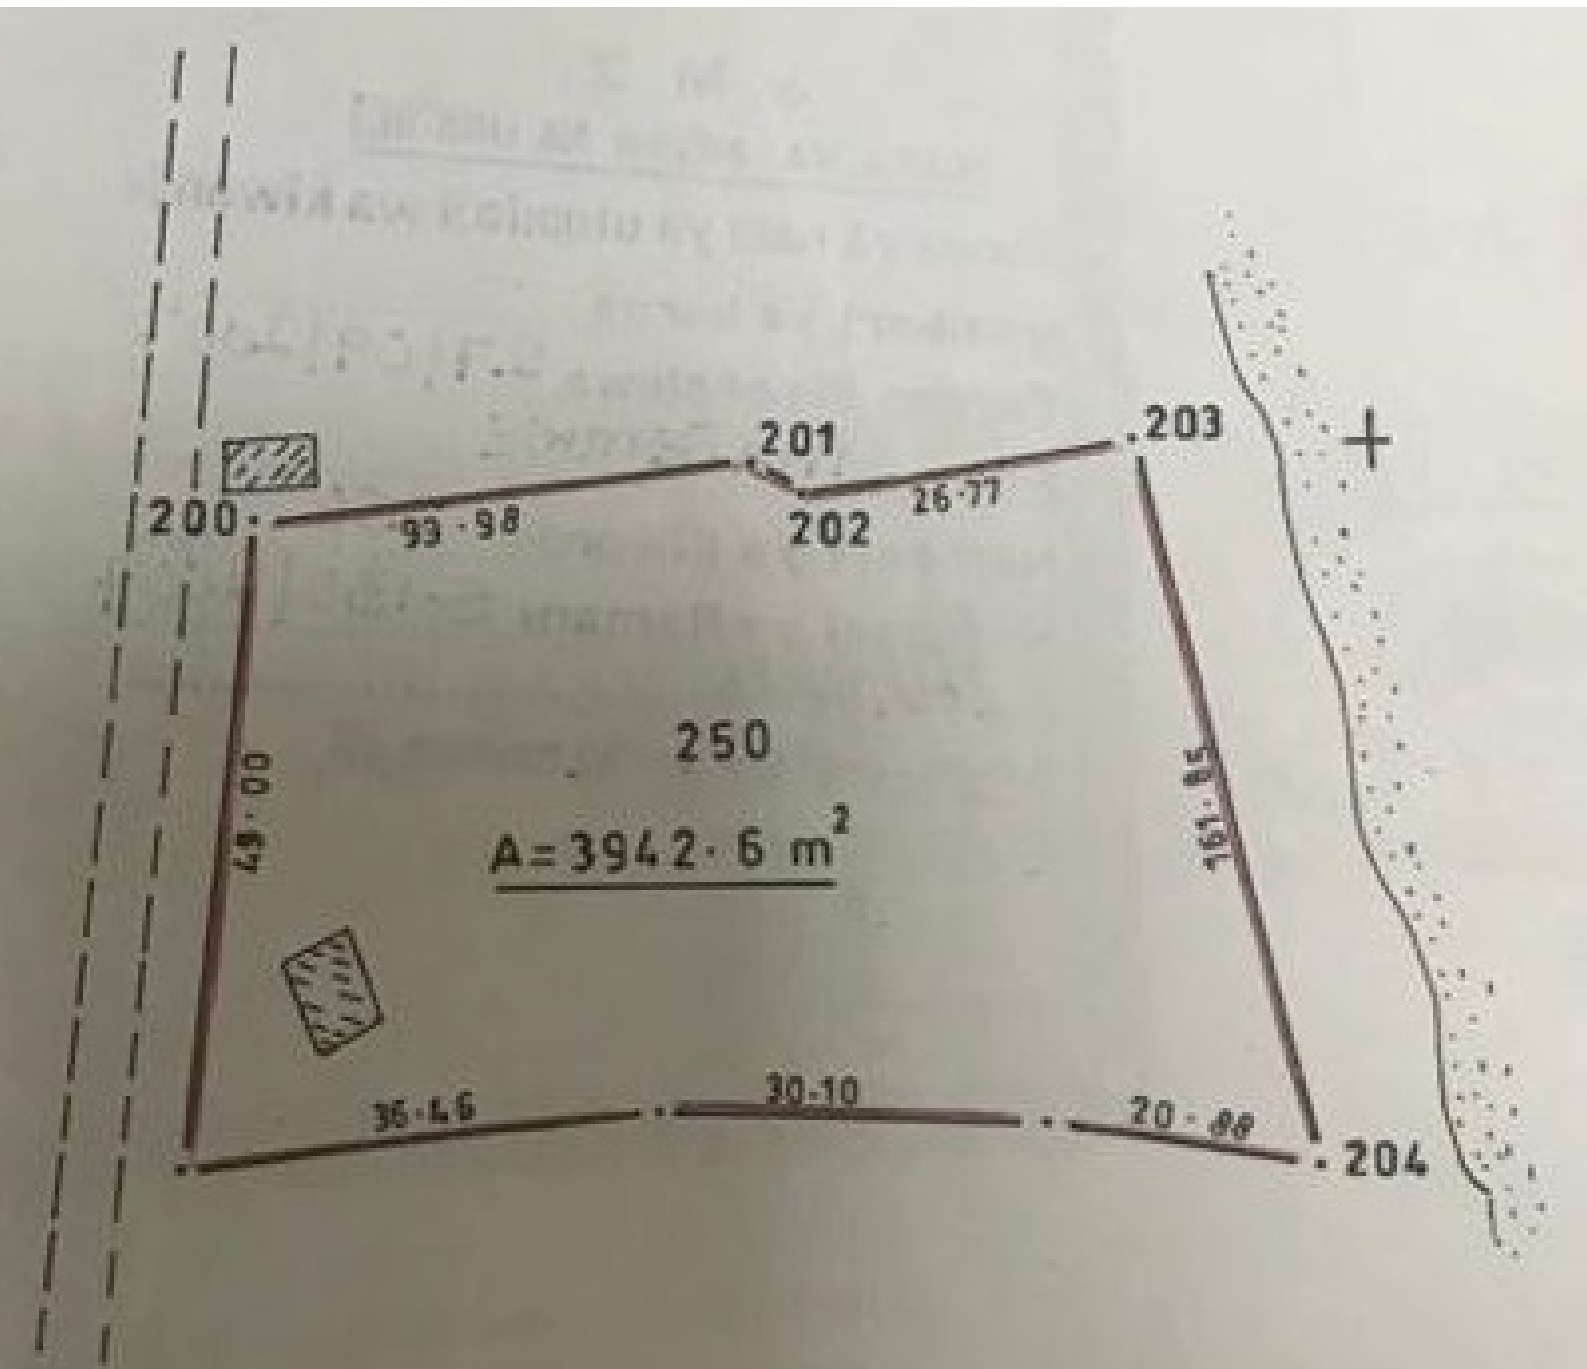

LAND FEATURES

61 meters of Beach Frontage

Pristine White Sandy Beach

Access to electricity

Securely Walled Property

3,942 sqm

Convenient Road Access

ZANZIBAR LUXURY
PROPERTIES